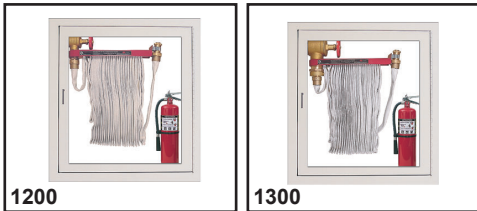

Step 1 Select Cabinet Series According to Contents

1000

1100

1000 1½" Fire Hose Rack Assembly

1100 2½" x 1½" Fire Hose Rack Assembly

Refer to pages 8 & 9 for details and dimensions

1200

1300

1200 1½" Fire Hose Rack Assembly / Fire Extinguisher

1300 2½" x 1½" Fire Hose Rack Assembly / Fire Extinguisher

Refer to pages 10 & 11 for details and dimensions

1400

1500

1400 1½" Fire Hose Rack Assembly / 2½" Fire Dept. Valve