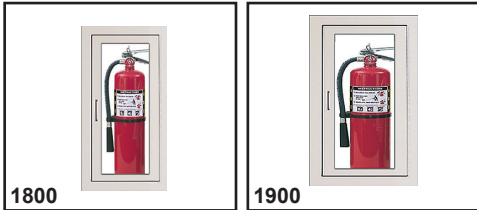

1400

1500

1800 Fire Extinguisher

1900 Fire Extinguisher

Refer to pages 14 & 15 for details and dimensions