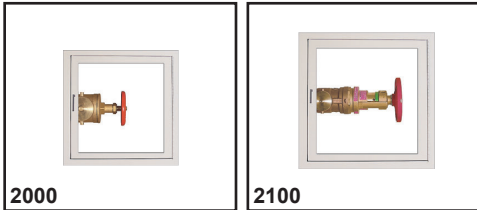

1500 1½" Fire Hose Rack Assembly / 2½" Fire Dept. Valve and Fire Extinguisher

Refer to pages 12 & 13 for details and dimensions

1800

1900

1800 Fire Extinguisher

1900 Fire Extinguisher

Refer to pages 14 & 15 for details and dimensions