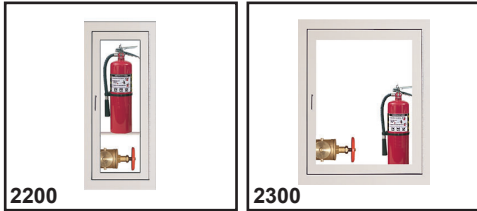

2000

2100

2200

2300

2200 2½" Fire Dept. Valve / Fire Extinguisher

2300 2½" Fire Dept. Valve / Fire Extinguisher

Refer to pages 18 & 19 for details and dimensions