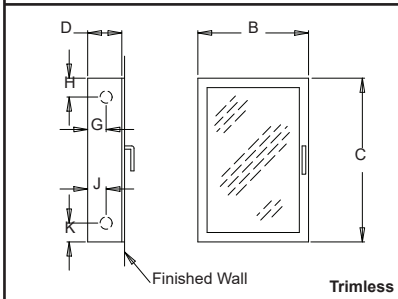

Accommodates

- 1½" Fire Hose Rack Assembly

Standard Construction & Features

- One piece 20 gauge cold-rolled steel door and frame, 18 gauge steel box
- Door is reinforced with rigid tubular metal
- Continuous steel piano hinge and pin
- White baked acrylic enamel finish*
- Door handle hardware

*Suitable as prime or finish coat

Optional Door & Frame Materials

- Add prefix **AL** to cabinet model no. for aluminum (clear anodized finish)
- Add prefix **SS** to cabinet model no. for 304 stainless steel (#4 brushed finish)
- Add suffix **-RED** to steel cabinet model no. for red baked acrylic enamel finish

Refer to page 5 for details

Ordering Procedure

- Select cabinet model number
- Select cabinet door style (refer to page 6)
- Select fire hose rack assembly (refer to page 28)

Standard Construction

Model No.	Mounting Style	Trim A	Inside Box Dimensions				Frame O.D.*		Knockout Location				Wall Opening			ADA
			B	C	D	E	F	G	H	J	K	Width	Height	Depth		
1010	Trimless	--	24"	30"	8"	--	--	4"	4"	4"	4"	25"	31"	8¼"	✓	
1020	Recessed	⅜"	24"	30"	8"	27½"	33½"	4"	4"	4"	4"	25"	31"	8¼"	✓	
1030	Semi-Rec.	1¼"	24"	30"	8"	27½"	33½"	4"	4"	4"	4"	25"	31"	7¼"	✓	
1040	Semi-Rec.	2½"	24"	30"	8"	27½"	33½"	4"	4"	4"	4"	25"	31"	6"	✓	
1050	Surface	9"	27¼"	33¼"	8¼"	27½"	33½"	--	--	--	--	--	--	--	No	

*Deduct ¼" O.D. for aluminum door and frame

Fire-Rated

Model No.	Mounting Style	Trim A	Inside Box Dimensions				Frame O.D.*		Knockout Location				Wall Opening			ADA
			B	C	D	E	F	G	H	J	K	Width	Height	Depth		
FR1020	Recessed	⅜"	24"	30"	8"	27½"	33½"	--	--	--	--	26⅞"	32⅞"	9⅞"	✓	
FR1030	Semi-Rec.	1¼"	24"	30"	8"	27½"	33½"	--	--	--	--	26⅞"	32⅞"	8⅞"	✓	
FR1040	Semi-Rec.	2½"	27"	33"	8"	27½"	33½"	--	--	--	--	26⅞"	32⅞"	7"	✓