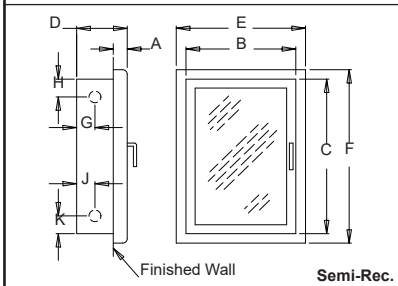

Accommodates

- 1½" Fire Hose Rack Assembly

Standard Construction & Features

- One piece 20 gauge cold-rolled steel door and frame, 18 gauge steel box
- Door is reinforced with rigid tubular metal
- Continuous steel piano hinge and pin
- White baked acrylic enamel finish*
- Door handle hardware

*Suitable as prime or finish coat

Optional Door & Frame Materials

- Add prefix **AL** to cabinet model no. for aluminum (clear anodized finish)
- Add prefix **SS** to cabinet model no. for 304 stainless steel (#4 brushed finish)
- Add suffix **-RED** to steel cabinet model no. for red baked acrylic enamel finish

Refer to page 5 for details

Ordering Procedure

- Select cabinet model number
- Select cabinet door style (refer to page 6)
- Select fire hose rack assembly (refer to page 28)

Standard Construction

Model No.	Mounting Style	Trim A	Inside Box Dimensions				Frame O.D.*		Knockout Location				Wall Opening			ADA
			B	C	D	E	F	G	H	J	K	Width	Height	Depth		
1010	Trimless	--	24"	30"	8"	--	--	4"	4"	4"	4"	25"	31"	8¼"	✓	
1020	Recessed	⅜"	24"	30"	8"	27½"	33½"	4"	4"	4"	4"	25"	31"	8¼"	✓	
1030	Semi-Rec.	1¼"	24"	30"	8"	27½"	33½"	4"	4"	4"	4"	25"	31"	7¼"	✓	
1040	Semi-Rec.	2½"	24"	30"	8"	27½"	33½"	4"	4"	4"	4"	25"	31"	6"	✓	
1050	Surface	9"	27¼"	33¼"	8¼"	27½"	33½"	--	--	--	--	--	--	--	No	

*Deduct ¼" O.D. for aluminum door and frame

Fire-Rated

Model No.	Mounting Style	Trim A	Inside Box Dimensions				Frame O.D.*		Knockout Location				Wall Opening			ADA
			B	C	D	E	F	G	H	J	K	Width	Height	Depth		
FR1020	Recessed	⅜"	24"	30"	8"	27½"	33½"	--	--	--	--	26⅞"	32⅞"	9⅞"	✓	
FR1030	Semi-Rec.	1¼"	24"	30"	8"	27½"	33½"	--	--	--	--	26⅞"	32⅞"	8⅞"	✓	
FR1040	Semi-Rec.	2½"	27"	33"	8"	27½"	33½"	--	--	--	--	26⅞"	32⅞"	7"	✓