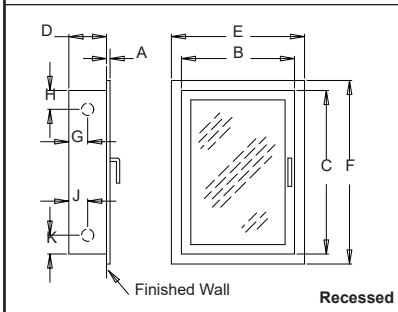

Accommodates

- 1½" Fire Hose Rack Assembly

Standard Construction & Features

- One piece 20 gauge cold-rolled steel door and frame, 18 gauge steel box
- Door is reinforced with rigid tubular metal
- Continuous steel piano hinge and pin
- White baked acrylic enamel finish*
- Door handle hardware

*Suitable as prime or finish coat

Optional Door & Frame Materials

- Add prefix **AL** to cabinet model no. for aluminum (clear anodized finish)
- Add prefix **SS** to cabinet model no. for 304 stainless steel (#4 brushed finish)
- Add suffix **-RED** to steel cabinet model no. for red baked acrylic enamel finish

Refer to page 5 for details

Ordering Procedure

- Select cabinet model number
- Select cabinet door style (refer to page 6)
- Select fire hose rack assembly (refer to page 28)

Standard Construction

Model No.	Mounting Style	Trim A	Inside Box Dimensions				Frame O.D.*		Knockout Location				Wall Opening			ADA
			B	C	D	E	F	G	H	J	K	Width	Height	Depth		
1010	Trimless	--	24"	30"	8"	--	--	4"	4"	4"	4"	25"	31"	8¼"	✓	
1020	Recessed	⅜"	24"	30"	8"	27½"	33½"	4"	4"	4"	4"	25"	31"	8¼"	✓	
1030	Semi-Rec.	1¼"	24"	30"	8"	27½"	33½"	4"	4"	4"	4"	25"	31"	7¼"	✓	
1040	Semi-Rec.	2½"	24"	30"	8"	27½"	33½"	4"	4"	4"	4"	25"	31"	6"	✓	
1050	Surface	9"	27¼"	33¼"	8¼"	27½"	33½"	--	--	--	--	--	--	--	No	

*Deduct ¼" O.D. for aluminum door and frame

Fire-Rated

Model No.	Mounting Style	Trim A	Inside Box Dimensions				Frame O.D.*		Knockout Location				Wall Opening			ADA
			B	C	D	E	F	G	H	J	K	Width	Height	Depth		
FR1020	Recessed	⅜"	24"	30"	8"	27½"	33½"	--	--	--	--	26⅞"	32⅞"	9⅞"	✓	
FR1030	Semi-Rec.	1¼"	24"	30"	8"	27½"	33½"	--	--	--	--	26⅞"	32⅞"	8⅞"	✓	
FR1040	Semi-Rec.	2½"	27"	33"	8"	27½"	33½"	--	--	--	--	26⅞"	32⅞"	7"	✓