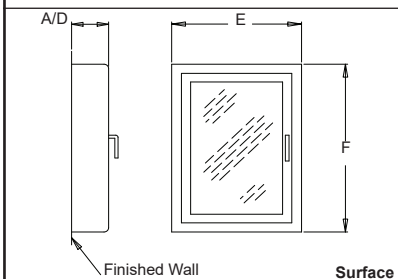

Accommodates

- 1½" Fire Hose Rack Assembly

Standard Construction & Features

- One piece 20 gauge cold-rolled steel door and frame, 18 gauge steel box
- Door is reinforced with rigid tubular metal
- Continuous steel piano hinge and pin
- White baked acrylic enamel finish*
- Door handle hardware

*Suitable as prime or finish coat

Optional Door & Frame Materials

- Add prefix **AL** to cabinet model no. for aluminum (clear anodized finish)
- Add prefix **SS** to cabinet model no. for 304 stainless steel (#4 brushed finish)
- Add suffix **-RED** to steel cabinet model no. for red baked acrylic enamel finish

Refer to page 5 for details

Ordering Procedure

- Select cabinet model number
- Select cabinet door style (refer to page 6)
- Select fire hose rack assembly (refer to page 28)

Standard Construction

Model No.	Mounting Style	Trim A	Inside Box Dimensions				Frame O.D.*		Knockout Location				Wall Opening			ADA
			B	C	D	E	F	G	H	J	K	Width	Height	Depth		
1010	Trimless	--	24"	30"	8"	--	--	4"	4"	4"	4"	25"	31"	8¼"	✓	
1020	Recessed	⅜"	24"	30"	8"	27½"	33½"	4"	4"	4"	4"	25"	31"	8¼"	✓	
1030	Semi-Rec.	1¼"	24"	30"	8"	27½"	33½"	4"	4"	4"	4"	25"	31"	7¼"	✓	
1040	Semi-Rec.	2½"	24"	30"	8"	27½"	33½"	4"	4"	4"	4"	25"	31"	6"	✓	
1050	Surface	9"	27¼"	33¼"	8¼"	27½"	33½"	--	--	--	--	--	--	--	No	

*Deduct ¼" O.D. for aluminum door and frame

Fire-Rated

Model No.	Mounting Style	Trim A	Inside Box Dimensions				Frame O.D.*		Knockout Location				Wall Opening			ADA
			B	C	D	E	F	G	H	J	K	Width	Height	Depth		
FR1020	Recessed	⅜"	24"	30"	8"	27½"	33½"	--	--	--	--	26⅞"	32⅞"	9⅞"	✓	
FR1030	Semi-Rec.	1¼"	24"	30"	8"	27½"	33½"	--	--	--	--	26⅞"	32⅞"	8⅞"	✓	
FR1040	Semi-Rec.	2½"	27"	33"	8"	27½"	33½"	--	--	--	--	26⅞"	32⅞"	7"	✓