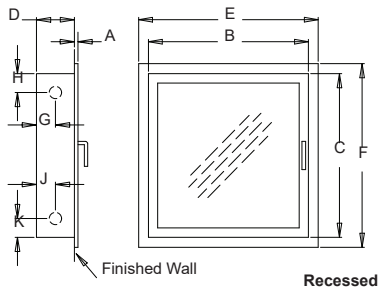

1200 Series

Trimless, recessed & semi-rec. cabinets furnished with combination knockouts (1½" & 2½") on both sides of box.

Standard Construction

Model No.	Mounting Style	Trim A	Inside Box Dimensions				Frame O.D.*		Knockout Location				Wall Opening			ADA
			B	C	D	E	F	G	H	J	K	Width	Height	Depth		
1210	Trimless	--	30"	30"	8"	--	--	4"	4"	4"	4"	31"	31"	8½"	✓	
1220	Recessed	¾"	30"	30"	8"	33½"	33½"	4"	4"	4"	4"	31"	31"	8¼"	✓	
1230	Semi-Rec.	1¼"	30"	30"	8"	33½"	33½"	4"	4"	4"	4"	31"	31"	7¼"	✓	
1240	Semi-Rec.	2½"	30"	30"	8"	33½"	33½"	4"	4"	4"	4"	31"	31"	6"	✓	
1250	Surface	9"	33½"	33½"	8¼"	33½"	33½"	--	--	--	--	--	--	--	No	

*Deduct ¼" O.D. for aluminum door and frame

Fire-Rated

Model No.	Mounting Style	Trim A	Inside Box Dimensions				Frame O.D.*		Knockout Location				Wall Opening			ADA
			B	C	D	E	F	G	H	J	K	Width	Height	Depth		
FR1220	Recessed	¾"	30"	30"	8"	33½"	33½"	--	--	--	--	32½"	32½"	9½"	✓	
FR1230	Semi-Rec.	1¼"	30"	30"	8"	33½"	33½"	--	--	--	--	32½"	32½"	8½"	✓	
FR1240	Semi-Rec.	2½"	30"	33"	8"	33½"	33½"	--	--	--	--	32½"	32½"	7"	✓	

Note: Fire-Rated cabinets are fabricated in accordance with **WARNOCK HERSEY** certified designs and labelled for 1 and 2-hour combustible and non-combustible walls. Boxes are double-wall construction, lined with fire resistant material.