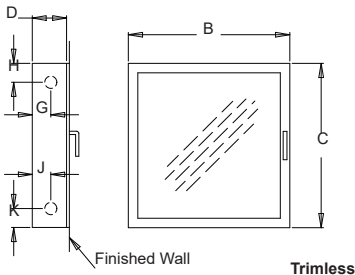

1200 Series

Trimless, recessed & semi-rec. cabinets furnished with combination knockouts (1½" & 2½") on both sides of box.

Standard Construction

Model No.	Mounting Style	Trim A	Inside Box Dimensions				Frame O.D.*		Knockout Location				Wall Opening			ADA
			B	C	D	E	F	G	H	J	K	Width	Height	Depth		
1210	Trimless	--	30"	30"	8"	--	--	4"	4"	4"	4"	31"	31"	8½"	✓	
1220	Recessed	¾"	30"	30"	8"	33½"	33½"	4"	4"	4"	4"	31"	31"	8¼"	✓	
1230	Semi-Rec.	1¼"	30"	30"	8"	33½"	33½"	4"	4"	4"	4"	31"	31"	7¼"	✓	
1240	Semi-Rec.	2½"	30"	30"	8"	33½"	33½"	4"	4"	4"	4"	31"	31"	6"	✓	
1250	Surface	9"	33½"	33½"	8¼"	33½"	33½"	--	--	--	--	--	--	--	No	

*Deduct ¼" O.D. for aluminum door and frame

Fire-Rated

Model No.	Mounting Style	Trim A	Inside Box Dimensions				Frame O.D.*		Knockout Location				Wall Opening			ADA
			B	C	D	E	F	G	H	J	K	Width	Height	Depth		
FR1220	Recessed	¾"	30"	30"	8"	33½"	33½"	--	--	--	--	32½"	32½"	9½"	✓	
FR1230	Semi-Rec.	1¼"	30"	30"	8"	33½"	33½"	--	--	--	--	32½"	32½"	8½"	✓	
FR1240	Semi-Rec.	2½"	30"	33"	8"	33½"	33½"	--	--	--	--	32½"	32½"	7"	✓	

Note: Fire-Rated cabinets are fabricated in accordance with **WARNOCK HERSEY** certified designs and labelled for 1 and 2-hour combustible and non-combustible walls. Boxes are double-wall construction, lined with fire resistant material.