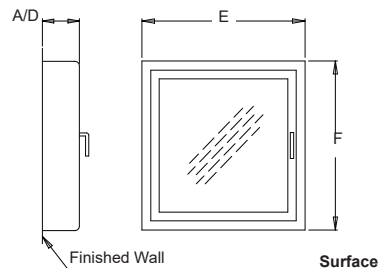

1200 Series

Trimless, recessed & semi-rec. cabinets furnished with combination knockouts (1½" & 2½") on both sides of box.

Standard Construction

Model No.	Mounting Style	Trim A	Inside Box Dimensions				Frame O.D.*		Knockout Location				Wall Opening			ADA
			B	C	D	E	F	G	H	J	K	Width	Height	Depth		
1210	Trimless	--	30"	30"	8"	--	--	4"	4"	4"	4"	31"	31"	8½"	✓	
1220	Recessed	¾"	30"	30"	8"	33½"	33½"	4"	4"	4"	4"	31"	31"	8¼"	✓	
1230	Semi-Rec.	1¼"	30"	30"	8"	33½"	33½"	4"	4"	4"	4"	31"	31"	7¼"	✓	
1240	Semi-Rec.	2½"	30"	30"	8"	33½"	33½"	4"	4"	4"	4"	31"	31"	6"	✓	
1250	Surface	9"	33½"	33½"	8¼"	33½"	33½"	--	--	--	--	--	--	--	No	

*Deduct ¼" O.D. for aluminum door and frame

Fire-Rated

Model No.	Mounting Style	Trim A	Inside Box Dimensions				Frame O.D.*		Knockout Location				Wall Opening			ADA
			B	C	D	E	F	G	H	J	K	Width	Height	Depth		
FR1220	Recessed	¾"	30"	30"	8"	33½"	33½"	--	--	--	--	32½"	32½"	9½"	✓	
FR1230	Semi-Rec.	1¼"	30"	30"	8"	33½"	33½"	--	--	--	--	32½"	32½"	8½"	✓	
FR1240	Semi-Rec.	2½"	30"	33"	8"	33½"	33½"	--	--	--	--	32½"	32½"	7"	✓	

Note: Fire-Rated cabinets are fabricated in accordance with **WARNOCK HERSEY** certified designs and labelled for 1 and 2-hour combustible and non-combustible walls. Boxes are double-wall construction, lined with fire resistant material.