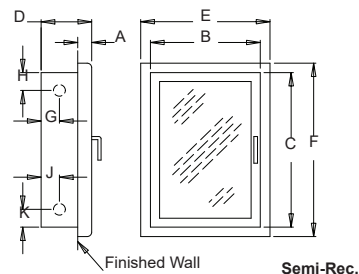

1400 Series Hose/Valve Cabinets

GUARDIAN
FIRE EQUIPMENT, INC.

1400 Series

Trimless, recessed & semi-rec. cabinets furnished with combination knockouts (1½" & 2½") on both sides of box.

Accommodates

- 1½" Fire Hose Rack Assembly and 2½" Fire Dept. Valve

Standard Construction & Features

- One piece 20 gauge cold-rolled steel door and frame, 18 gauge steel box
- Door is reinforced with rigid tubular metal
- Continuous steel piano hinge and pin
- White baked acrylic enamel finish*
- Door handle hardware

Standard Construction

Model No.	Mounting Style	Trim A	Inside Box Dimensions				Frame O.D.*		Knockout Location				Wall Opening			ADA
			B	C	D	E	F	G	H	J	K	Width	Height	Depth		
1410	Trimless	--	24"	38"	8"	--	--	4"	4"	4"	4"	29"	39"	8½"	✓	
1420	Recessed	⅜"	24"	38"	8"	27½"	41½"	4"	4"	4"	4"	29"	39"	8¼"	✓	
1430	Semi-Rec.	1¼"	24"	38"	8"	27½"	41½"	4"	4"	4"	4"	29"	39"	7¼"	✓	
1440	Semi-Rec.	2½"	24"	38"	8"	27½"	41½"	4"	4"	4"	4"	29"	39"	6"	✓	
1450	Surface	9"	27½"	41½"	8¼"	27½"	41½"	--	--	--	--	--	--	--	No	

*Deduct ¼" O.D. for aluminum door and frame

Fire-Rated

Model No.	Mounting Style	Trim A	Inside Box Dimensions				Frame O.D.*		Knockout Location				Wall Opening			ADA
			B	C	D	E	F	G	H	J	K	Width	Height	Depth		
FR1420	Recessed	⅜"	24"	38"	8"	27½"	41½"	--	--	--	--	26⅞"	40⅞"	9⅞"	✓	
FR1430	Semi-Rec.	1¼"	24"	38"	8"	27½"	41½"	--	--	--	--	26⅞"	40⅞"	8⅞"	✓	
FR1440	Semi-Rec.	2½"	24"	38"	8"	27½"	41½"	--	--	--	--	26⅞"	40⅞"	7"	✓	