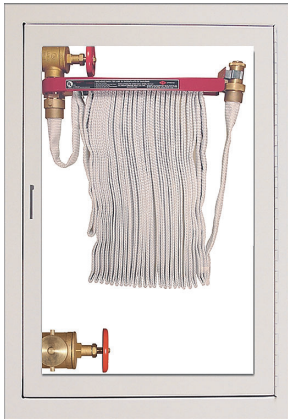

1400 Series Hose/Valve Cabinets

GUARDIAN
FIRE EQUIPMENT, INC.

1400 Series

Trimless, recessed & semi-rec. cabinets furnished with combination knockouts (1½" & 2½") on both sides of box.

Accommodates

- 1½" Fire Hose Rack Assembly and 2½" Fire Dept. Valve

Standard Construction & Features

- One piece 20 gauge cold-rolled steel door and frame, 18 gauge steel box
- Door is reinforced with rigid tubular metal
- Continuous steel piano hinge and pin
- White baked acrylic enamel finish*
- Door handle hardware