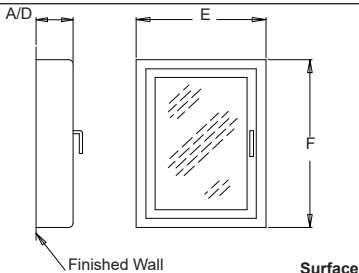

1400 Series Hose/Valve Cabinets

GUARDIAN
FIRE EQUIPMENT, INC.

1400 Series

Trimless, recessed & semi-rec. cabinets furnished with combination knockouts (1½" & 2½") on both sides of box.

Accommodates

- 1½" Fire Hose Rack Assembly and 2½" Fire Dept. Valve

Standard Construction & Features

- One piece 20 gauge cold-rolled steel door and frame, 18 gauge steel box
- Door is reinforced with rigid tubular metal
- Continuous steel piano hinge and pin
- White baked acrylic enamel finish*
- Door handle hardware