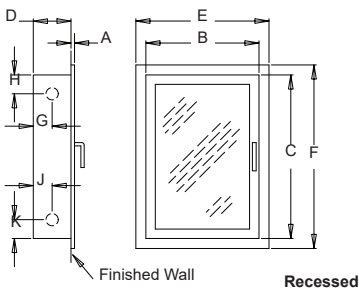

1400 Series Hose/Valve Cabinets

GUARDIAN
FIRE EQUIPMENT, INC.

1400 Series

Trimless, recessed & semi-rec. cabinets furnished with combination knockouts (1½" & 2½") on both sides of box.

Accommodates

- 1½" Fire Hose Rack Assembly and 2½" Fire Dept. Valve

Standard Construction & Features

- One piece 20 gauge cold-rolled steel door and frame, 18 gauge steel box
- Door is reinforced with rigid tubular metal
- Continuous steel piano hinge and pin
- White baked acrylic enamel finish*
- Door handle hardware

Standard Construction

Model No.	Mounting Style	Trim A	Inside Box Dimensions				Frame O.D.*		Knockout Location				Wall Opening			ADA
			B	C	D	E	F	G	H	J	K	Width	Height	Depth		
1410	Trimless	--	24"	38"	8"	--	--	4"	4"	4"	4"	29"	39"	8½"	✓	
1420	Recessed	⅜"	24"	38"	8"	27½"	41½"	4"	4"	4"	4"	29"	39"	8¼"	✓	
1430	Semi-Rec.	1¼"	24"	38"	8"	27½"	41½"	4"	4"	4"	4"	29"	39"	7¼"	✓	
1440	Semi-Rec.	2½"	24"	38"	8"	27½"	41½"	4"	4"	4"	4"	29"	39"	6"	✓	
1450	Surface	9"	27½"	41½"	8¼"	27½"	41½"	--	--	--	--	--	--	--	No	