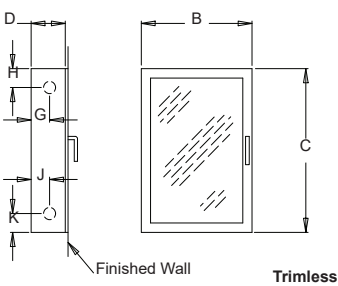

1400 Series Hose/Valve Cabinets

GUARDIAN
FIRE EQUIPMENT, INC.

1400 Series

Trimless, recessed & semi-rec. cabinets furnished with combination knockouts (1½" & 2½") on both sides of box.

Accommodates

- 1½" Fire Hose Rack Assembly and 2½" Fire Dept. Valve

Standard Construction & Features

- One piece 20 gauge cold-rolled steel door and frame, 18 gauge steel box
- Door is reinforced with rigid tubular metal
- Continuous steel piano hinge and pin
- White baked acrylic enamel finish*
- Door handle hardware

Standard Construction

Model No.	Mounting Style	Trim A	Inside Box Dimensions				Frame O.D.*		Knockout Location				Wall Opening			ADA
			B	C	D	E	F	G	H	J	K	Width	Height	Depth		
1410	Trimless	--	24"	38"	8"	--	--	4"	4"	4"	4"	29"	39"	8½"	✓	
1420	Recessed	⅜"	24"	38"	8"	27½"	41½"	4"	4"	4"	4"	29"	39"	8¼"	✓	
1430	Semi-Rec.	1¼"	24"	38"	8"	27½"	41½"	4"	4"	4"	4"	29"	39"	7¼"	✓	
1440	Semi-Rec.	2½"	24"	38"	8"	27½"	41½"	4"	4"	4"	4"	29"	39"	6"	✓	
1450	Surface	9"	27½"	41½"	8¼"	27½"	41½"	--	--	--	--	--	--	--	No	

*Deduct ¼" O.D. for aluminum door and frame

Fire-Rated

Model No.	Mounting Style	Trim A	Inside Box Dimensions				Frame O.D.*		Knockout Location				Wall Opening			ADA
			B	C	D	E	F	G	H	J	K	Width	Height	Depth		
FR1420	Recessed	⅜"	24"	38"	8"	27½"	41½"	--	--	--	--	26⅞"	40⅞"	9⅞"	✓	
FR1430	Semi-Rec.	1¼"	24"	38"	8"	27½"	41½"	--	--	--	--	26⅞"	40⅞"	8⅞"	✓	
FR1440	Semi-Rec.	2½"	24"	38"	8"	27½"	41½"	--	--	--	--	26⅞"	40⅞"	7"	✓	