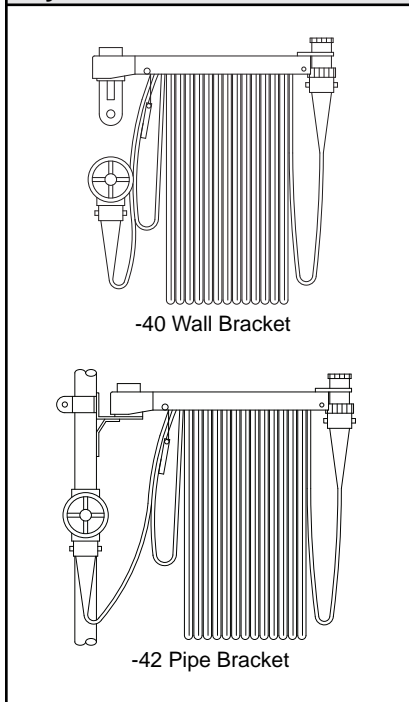

Optional Mounting Styles

-40 Wall Bracket

-42 Pipe Bracket

Optional Assembly Components

Suffix

- 8 Model 3270 Valve Escutcheon, Cadmium Plated
- 10 Model 3240 Adjustable Pressure Restricting Device, Cast Brass
- 12 Model 3250 Pressure Restricting Disc, Brass
- 14 Model 3260 Drain Vent Valve, Cast Brass
- 16 Model 5040 Adjustable Pressure Restricting Valve, Cast Brass
- 18 Model 5250 Factory Set Pressure Regulating Valve, Cast Brass

1½" HOSE

- 22 Model 3412 Single Jacket Hose, 300 PSI Acceptance Test
- 24 Model 3422 Single Jacket Hose, 500 PSI Acceptance Test

1½" COUPLINGS

- 26 Model 3480-RL Rocker Lug Coupling, Cast Brass
- 28 Model 3490 Rocker Lug Coupling, Aluminum

1½" NOZZLES

- 30 Model 3704B Fog Nozzle with bumper, Machined Brass
- 32 Model 3724 Industrial Fog Nozzle, Machined Brass
- 34 Model 3724E Industrial All-Fog Nozzle, Machined Brass
- 36 Model 3714 Fog Nozzle, Red Polycarbonate
- 38 Model 3714E All-Fog Nozzle, Red Polycarbonate

MOUNTING

- 40 Model 3230 Wall Bracket, Aluminum
- 42 Model 3232 Pipe Bracket, Aluminum with Clamps

To specify options, add suffix(es) to assembly model no.