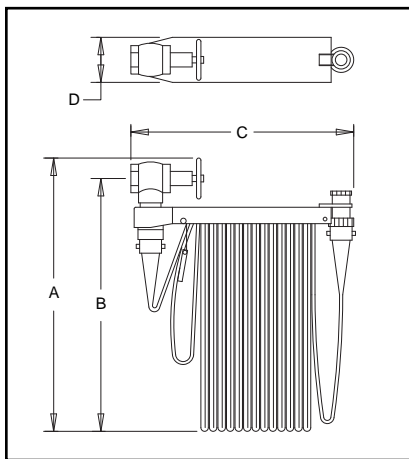

3000 Series

Function

- Provides an immediate water source for fire control and suppression
- Suitable for building occupant use and conforms to NFPA standards for Class II service
- Permits one-person operation

Standard Assembly Components

- **Model 5020** Angle Valve 1½", Cast Brass, UL
- **Model 3210** Hose Rack, Red Enamel Steel, UL
- **Model 3220** Rack Nipple 1½", Machined Brass
- **Model 3402** Lined Rack Hose 1½", 500 PSI
- **Model 3480** Hose Coupling 1½", Pin Lug, Cast Brass
- **Model 3704** Fog Nozzle 1½", Machined Brass, UL

Contact Guardian for Current Approvals

Assembly Model No.	Hose Length	Dimensions			
		A	B	C	D
3005	50'	28"	26"	20"	4"
3007	75'	28"	26"	20"	4"
3010	100'	28"	26"	20"	4"

Optional Finishes

Suffix

- B Polished brass components, standard red rack
- C Rough Chrome Plated brass components, standard red rack
- D Polished Chrome Plated brass components, standard red rack
- E Rough Chrome Plated brass components, Chrome Plated rack
- F Polished Chrome Plated brass components, Chrome Plated rack

To specify, add suffix to assembly model no.