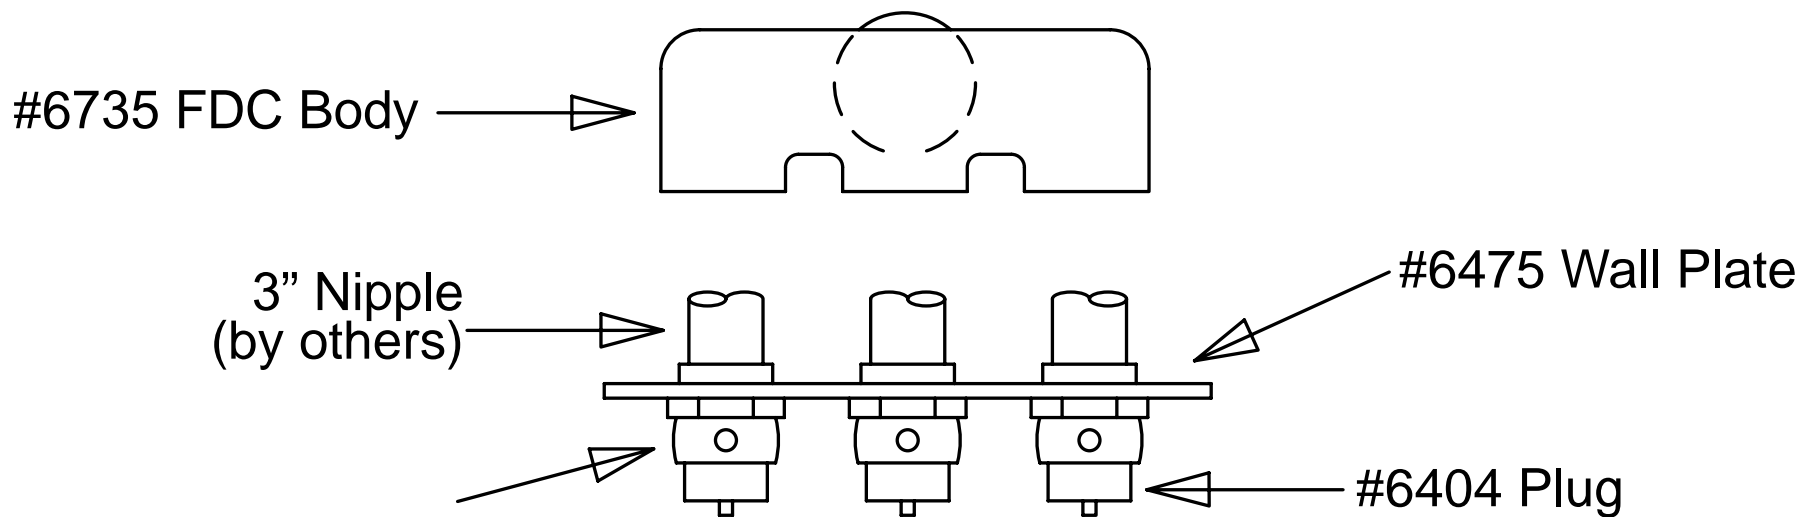

GUARDIAN
FIRE EQUIPMENT, INC.
MIAMI, FL

Ph. 800.327.6584 • Fax 800.827.3869

KIT DRAWINGS

Kit 6039: Three-way Inlet Connection

#6418
Clapper Snoot