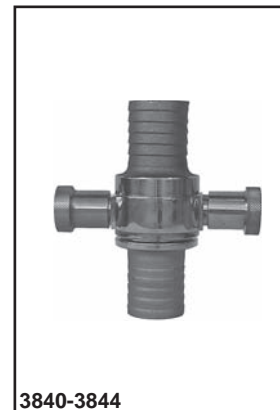

3825/3827

3850

3840-3844