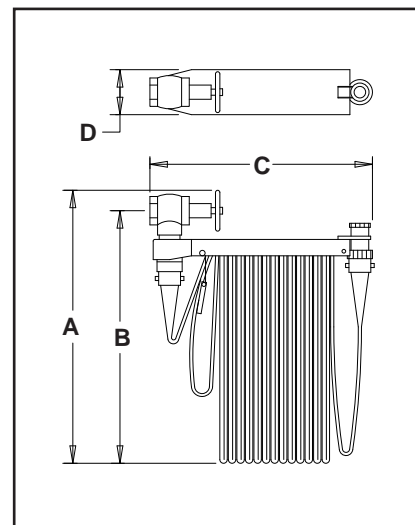

Optional Finishes

- ☐ - **B Polished** brass components, standard red rack
- ☐ - **C Rough Chrome Plated** brass components, standard red rack
- ☐ - **D Polished Chrome Plated** brass components, standard red rack
- ☐ - **E Rough Chrome Plated** brass components, **Chrome Plated** rack
- ☐ - **F Polished Chrome Plated** brass components, **Chrome Plated** rack

Optional Assembly Components

1 1/2" VALVES

- ☐ - **8** Model 3270 Valve Escutcheon, Cadmium Plated
- ☐ - **10** Model 3240 Adjustable Pressure Restricting Device, Cast Brass
- ☐ - **12** Model 3250 Pressure Restricting Disc, Brass
- ☐ - **14** Model 3260 Drain Vent Valve, Cast Brass
- ☐ - **16** Model 5040 Adjustable Pressure Restricting Valve, Cast Brass
- ☐ - **18** Model 5250 Factory Set Pressure Regulating Valve, Cast Brass

1 1/2" HOSE

- ☐ - **22** Model 3412 Single Jacket Hose, 300 PSI Acceptance Test
- ☐ - **24** Model 3422 Single Jacket Hose, 500 PSI Acceptance Test

1 1/2" COUPLINGS

- ☐ - **26** Model 3480-RL Rocker Lug Coupling, Cast Brass
- ☐ - **28** Model 3490 Rocker Lug Coupling, Aluminum

1 1/2" NOZZLES

- ☐ - **30** Model 3704B Fog Nozzle with bumper, Machined Brass
- ☐ - **32** Model 3724 Industrial Fog Nozzle, Machined Brass
- ☐ - **34** Model 3724E Industrial All-Fog Nozzle, Machined Brass
- ☐ - **36** Model 3714 Fog Nozzle, Red Polycarbonate
- ☐ - **38** Model 3714E All-Fog Nozzle, Red Polycarbonate

MOUNTING

- ☐ - **40** Model 3230 Wall Bracket, Aluminum
- ☐ - **42** Model 3232 Pipe Bracket, Aluminum with Clamps