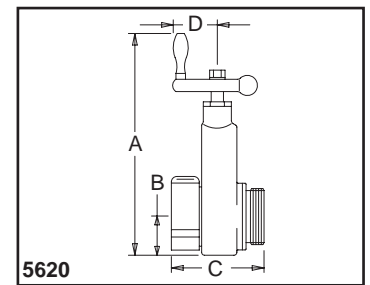

Appropriate Selection

Ball-Type Hydrant Valve - Used on 2 1/2" fire hydrant outlets for rapid "on/off" control of flow. Cast aluminum construction with body finished in red enamel and hard-coated trim. Full flow acetal ball with teflon seats. Detent-lock stainless steel handle with ball end. Female host thread swivel inlet x male hose thread outlet.

Model No.	Size	A	B	C	D
<input type="checkbox"/> 5610	2 1/2" x 2 1/2"	7 3/8"	2 3/4"	7 3/4"	3 3/8"

Threads: NST Other _____

Hydrant Gate Valves - Used on 2 1/2" fire hydrant outlets for a slow and precise control of flow (throttling). Cast aluminum construction with body finished in red enamel and hard-coated trim. Metal to metal seat, brass and aluminum internals. Stainless steel non-rising stem with "easy-turn" aluminum crank handle. Female hose thread swivel inlet x male hose thread outlet.

Model No.	Size	A	B	C	D
<input type="checkbox"/> 5620	2 1/2" x 2 1/2"	11 7/8"	2 1/8"	5"	2 3/8"

Threads: NST Other _____

Wyes, Siamese and Waterthief - Used to change the number and/or size of working hose lines. Cast aluminum construction with body finished in red enamel and hard-coated trim. Full flow acetal balls with teflon seats. Detent-lock handles with ball ends. Hose thread inlets and outlets.

Model No.	Description	A	B	C	D
<input type="checkbox"/> 5630	Wye, 2 1/2" F. swivel x (2) 1 1/2" M.	12 7/16"	4 5/8"	3 1/2"	---
<input type="checkbox"/> 5632	Wye, 2 1/2" F. swivel x (2) 2 1/2" M.	8 7/16"	6 1/8"	9 9/16"	---
<input type="checkbox"/> 5634*	Wye, 2 1/2 - 6" F. swivel x (3) 2 1/2" M.	14 7/16"	22 1/16"	7 1/16"	---
<input type="checkbox"/> 5640*	Siamese, 2 1/2 - 6" F. swivel x (3) 2 1/2" F.	14 7/16"	4 1/16"	7 1/16"	7"
<input type="checkbox"/> 5650	Waterthief, 2 1/2" F. swivel x 2 1/2" M. plus (2) 1 1/2" M.	13"	7 1/8"	14 9/16"	4 13/16"