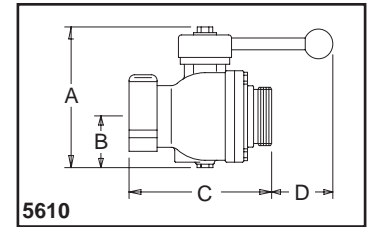

Appropriate Selection

Ball-Type Hydrant Valve - Used on 2 1/2" fire hydrant outlets for rapid "on/off" control of flow. Cast aluminum construction with body finished in red enamel and hard-coated trim. Full flow acetal ball with teflon seats. Detent-lock stainless steel handle with ball end. Female host thread swivel inlet x male hose thread outlet.

Model No.	Size	A	B	C	D
<input type="checkbox"/> 5610	2 1/2" x 2 1/2"	7 3/8"	2 3/4"	7 3/4"	3 3/8"

Threads: NST Other _____

Hydrant Gate Valves - Used on 2 1/2" fire hydrant outlets for a slow and precise control of flow (throttling). Cast aluminum construction with body finished in red enamel and hard-coated trim. Metal to metal seat, brass and aluminum internals. Stainless steel non-rising stem with "easy-turn" aluminum crank handle. Female hose thread swivel inlet x male hose thread outlet.

Model No.	Size	A	B	C	D
<input type="checkbox"/> 5620	2 1/2" x 2 1/2"	11 7/8"	2 1/8"	5"	2 3/8"

Threads: NST Other _____

Wyes, Siamese and Waterthief - Used to change the number and/or size of working hose lines. Cast aluminum construction with body finished in red enamel and hard-coated trim. Full flow acetal balls with teflon seats. Detent-lock handles with ball ends. Hose thread inlets and outlets.